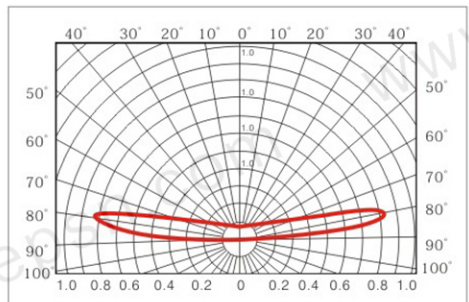

# RFS-COB-RGB

DC 12/24V ROHS CE 180°

Dimension : mm	
<b>Item No.</b>	RFS-COB-720RGB
<b>SMD TYPE</b>	720LEDs
<b>LEDs/m</b>	480PCS/m
<b>Color Available</b>	Red, Yellow, Green, Blue, White 2700-15000K
<b>CRI</b>	≥90
<b>Voltage(v)</b>	DC12V / DC24V
<b>View Angle</b>	180°
<b>Cuttable</b>	50mm
<b>Controller</b>	Optional: Could work with REUP12R Series controller
<b>IP Rate</b>	IP20
<b>Warranty(years)</b>	1 year / 2 years / 3 years
<b>Mouting</b>	3M Tape by default
<b>Package</b>	5m/roll

## Dimension : mm