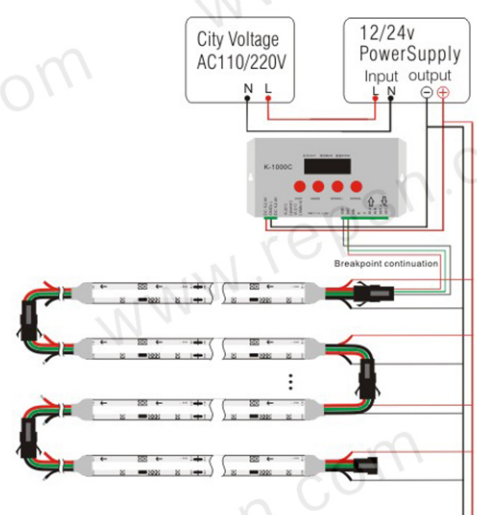

Wiring Diagram