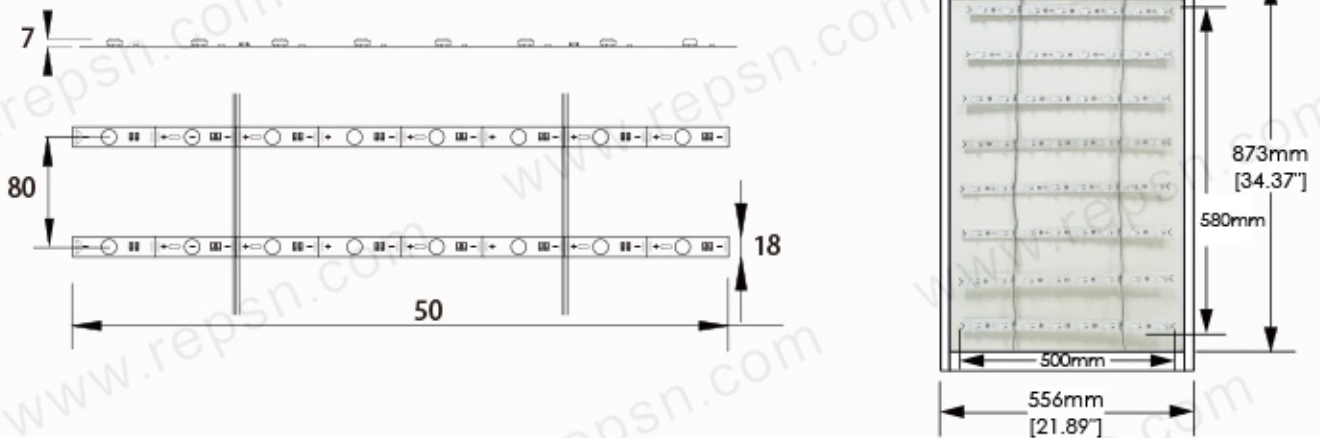

## Low pressure diffuse light

High luminous efficiency, luminous efficiency 145lm/W

Professional large lens light distribution design, 175° large Angle light

Thickened aluminum substrate, super heat dissipation

1.5mm<sup>2</sup> Tinned copper wire, safe and reliable

**REPSN**<sup>®</sup>

## Product parameter

Item No.	RLB-BL-3030-12-8FC
LEDs/m	3030
color	white 8500K
CRI	85
Voltage	DC12V
Luminous flux	1160
Light efficiency	145
Wattage	8W
IP Rate	IP20
View angle	175°
Duration of warranty	3years
Number of lights	8PCS
Cut specification	One light, one cut
Standard cascade	8
Dimension	L500×18mm

## Dimension (Unit: mm)