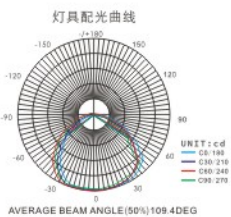

APPLICATION

Super small print, narrow space lighting
Interior decoration, such as bar and disco

FEATURES

- » Every 3 leds cuttable
- » Customization according requirement
- » Easy installation

SPECIFICATIONS

Product number	CSS-2835-30-12	RSS-2835-60-12	RSS-2835-120-12
Number of LEDs	30pcs/m	60pcs/m	120pcs/m
Voltage	DC12V	DC12V	DC12V
Power	≤9W	≤9W	≤9W
Lumen	540-720lm	540-720lm	540-720lm
Beam angle	120°	120°	120°
Protection level	Ip20	Ip20	Ip20
working environment	-25--+60°C	-25--+60°C	-25--+60°C
product weight	50m/reel	20m/reel	10m/reel

LIGHT DISTRIBUTION CHARACTERISTICS