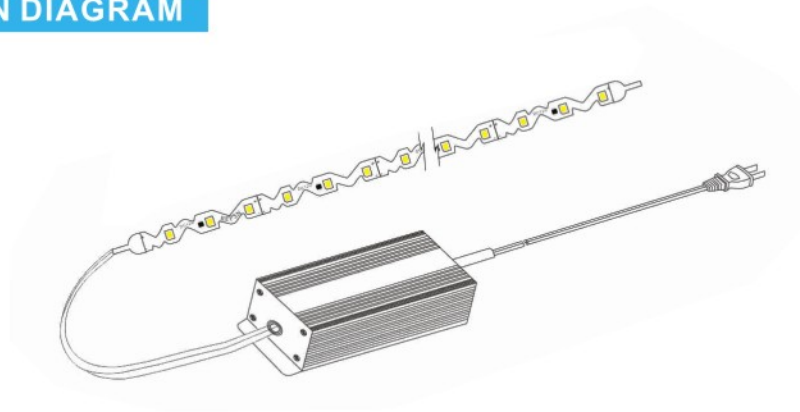

INSTALLATION DIAGRAM