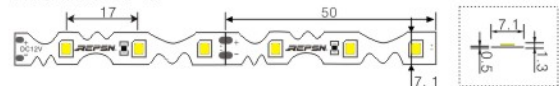

| Product number | CSS-2835-30-12 | RSS-2835-60-12 | RSS-2835-120-12 |
|---------------------|----------------|----------------|-----------------|
| Number of LEDs | 30pcs/m | 60pcs/m | 120pcs/m |
| Voltage | DC12V | DC12V | DC12V |
| Power | ≤9W | ≤9W | ≤9W |
| Lumen | 540-720lm | 540-720lm | 540-720lm |
| Beam angle | 120° | 120° | 120° |
| Protection level | Ip20 | Ip20 | Ip20 |
| working environment | -25--+60°C | -25--+60°C | -25--+60°C |
| product weight | 50m/reel | 20m/reel | 10m/reel |

2.4GHz REMOTE CONTROLLER

Model: RPS-CONTROL-SC-10A
 Voltage: 9V/12V/24V
 working voltage: 4.5V
 Power: 90W/120W/240W
 Control: 20M

3M DOUBLE FACE GLUE TAPE

DIMENSION

RSS-2835-120-12

RSS-2835-60-12

CSS-2835-30-12