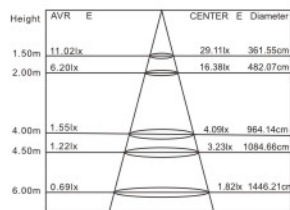

APPLICATION

Super small print, narrow space lighting
Interior decoration, such as bar and disco

FEATURES

- » Every 3 leds cuttable
- » Customization according requirement
- » Easy installation

SPECIFICATIONS

Product number	CSS-2835-30-12	RSS-2835-60-12	RSS-2835-120-12
Number of LEDs	30pcs/m	60pcs/m	120pcs/m
Voltage	DC12V	DC12V	DC12V
Power	≤9W	≤9W	≤9W
Lumen	540-720lm	540-720lm	540-720lm
Beam angle	120°	120°	120°
Protection level	Ip20	Ip20	Ip20
working environment	-25--+60°C	-25--+60°C	-25--+60°C
product weight	50m/reel	20m/reel	10m/reel

LIGHT DISTRIBUTION CHARACTERISTICS