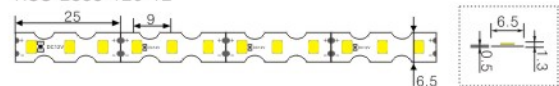

| Product number | CSS-2835-30-12 | RSS-2835-60-12 | RSS-2835-120-12 |
|---------------------|----------------|----------------|-----------------|
| Number of LEDs | 30pcs/m | 60pcs/m | 120pcs/m |
| Voltage | DC12V | DC12V | DC12V |
| Power | ≤9W | ≤9W | ≤9W |
| Lumen | 540-720lm | 540-720lm | 540-720lm |
| Beam angle | 120° | 120° | 120° |
| Protection level | Ip20 | Ip20 | Ip20 |
| working environment | -25--+60°C | -25--+60°C | -25--+60°C |
| product weight | 50m/reel | 20m/reel | 10m/reel |

2.4GHz REMOTE CONTROLLER

Model: RPS-CONTROL-SC-10A
 Voltage: 9V/12V/24V
 working voltage: 4.5V
 Power: 90W/120W/240W
 Control: 20M

3M DOUBLE FACE GLUE TAPE

DIMENSION

RSS-2835-120-12

RSS-2835-60-12

CSS-2835-30-12